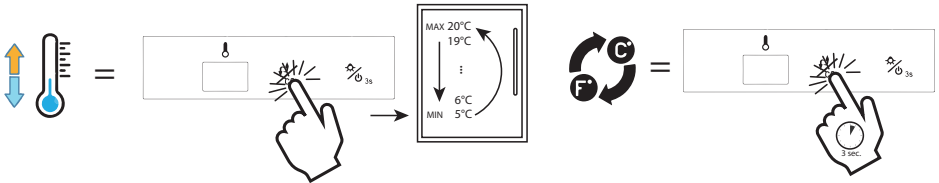

ALL MODELS

WWW.THERMEX.DK/QR/WINEMEX\_DIMENSIONS\_GENERAL

REVERSING THE DOOR / VEND DØREN

DISPLAY AND SETTINGS / BETJENING

WINEMEX 20  
WINEMEX 40

WINEMEX 145

WINEMEX 39

WINEMEX 93