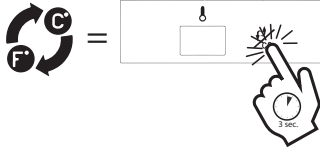

ALL MODELS

WWW.THERMEX.DK/QR/WINEMEX\_DIMENSIONS\_GENERAL

REVERSING THE DOOR / VEND DØREN

DISPLAY AND SETTINGS / BETJENING

WINEMEX 20  
WINEMEX 40

WINEMEX 145

WINEMEX 39

WINEMEX 93