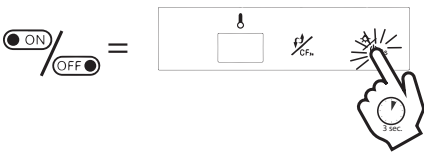

ALL MODELS

WWW.THERMEX.DK/QR/WINEMEX\_DIMENSIONS\_GENERAL

REVERSING THE DOOR / VEND DØREN

DISPLAY AND SETTINGS / BETJENING

WINEMEX 20  
WINEMEX 40

WINEMEX 145

WINEMEX 39

WINEMEX 93